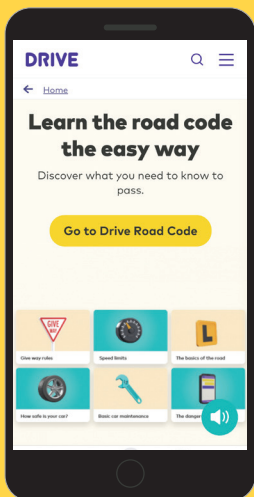

# Teaching someone to drive?

Drive is the official way to learn to drive with interactive tools, tips and lessons to help you.

[drive.govt.nz](https://drive.govt.nz)

**DRIVE**

**Te Kāwanatanga o Aotearoa**  
New Zealand Government

## Be a great driving coach with Drive Road Code

Help them get ready for their learner licence and learn the road rules through games and quizzes to unlock practice tests.

[drive.govt.nz](https://drive.govt.nz)

## Be a great driving coach with Drive Go

Find interactive tools, tips and lessons to help teach your learner to drive.